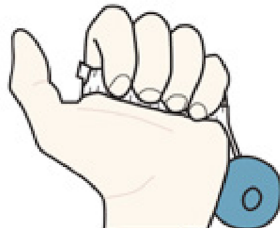

1. Find Your Hand Width

Wrap a tailor's measuring tape around your dominant hand just below the knuckles, excluding your thumb, and make a fist. This is your 'hand width'.

EU	US	Inches	CM
6	XS	6-7	15-17
7	S	7-8	17-20
8	M	8-9	20-22
9	L	9-10	22-25
10	XL	10-11	25-27
11	2XL	11+	28+