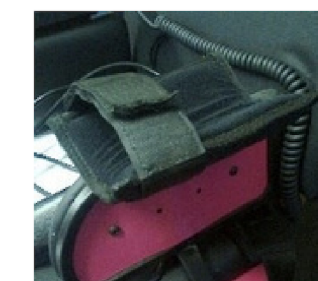

ARMRESTS/PADS

Moulded arm pads or gutter arm rests are available